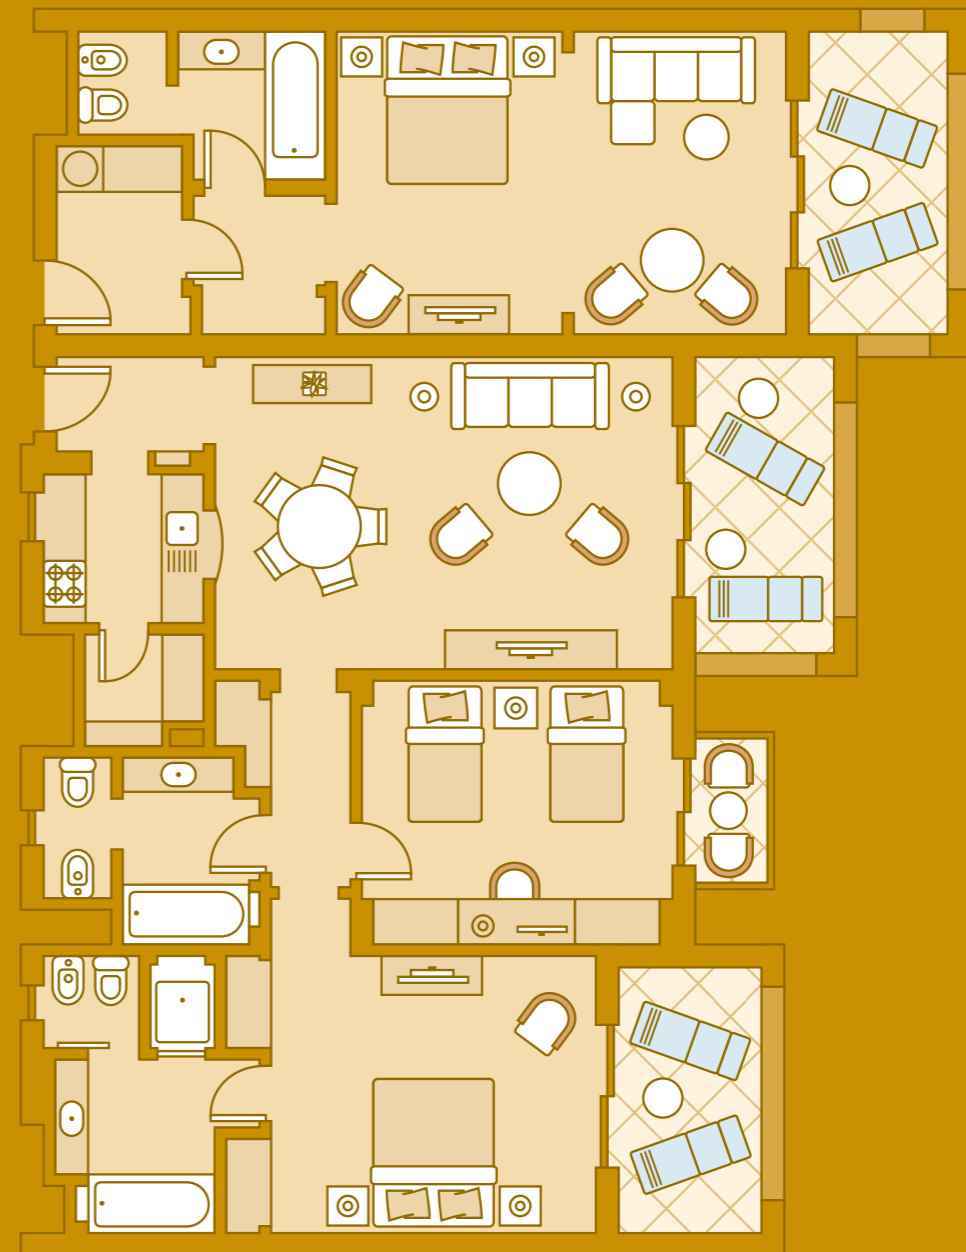

SPECIFICATIONS

- Stone and Tile Flooring (dining room, bedrooms, terrace)
- Window and door sills in natural stone
- Kitchens and Bathrooms floors in ceramic tiling
- Fitted Wooden Wardrobes
- Full FFF&E and OS&E
- Kitchen with Siemens appliances
- Access to all integrated Hotel services
- Access to Internal TV, Pay TV, and Internet Access
- Energy System Control
- Fire Detection System
- Sprinkler System and Fire Extinguishers
- Air Conditioning in every room
- 24-Hour Centralised Surveillance Service
- CCTV System in Outdoor Areas

T3
189 - 192 M²