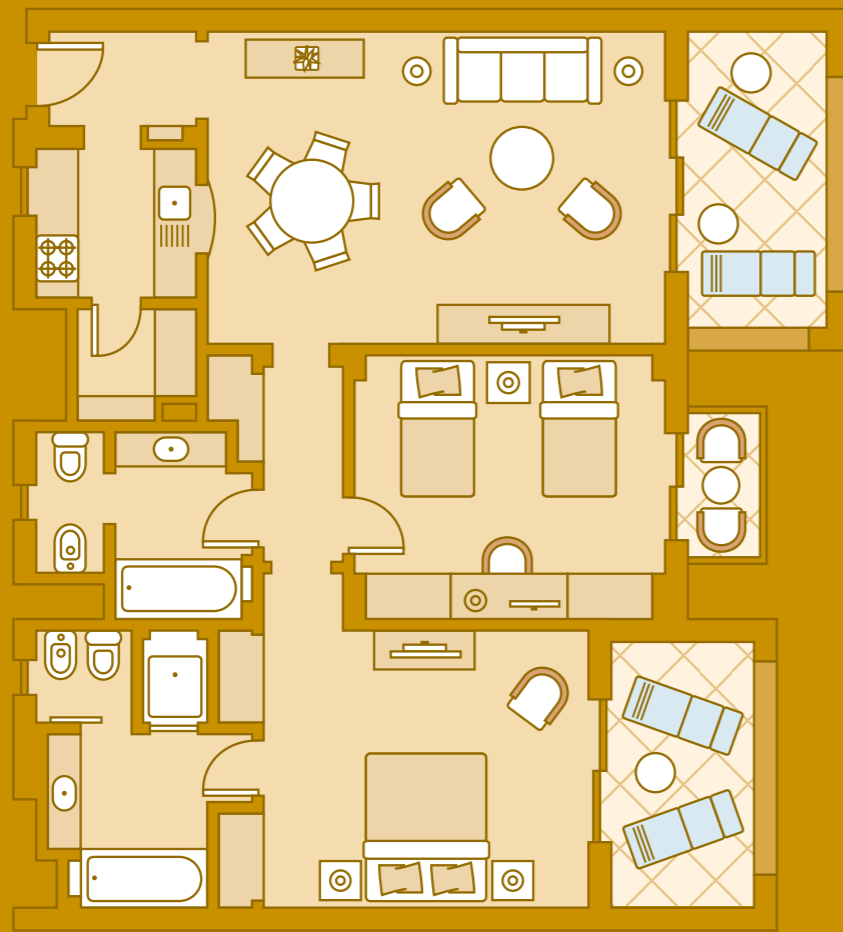

#### SPECIFICATIONS

- Stone and Tile Flooring (dining room, bedrooms, terrace)
- Window and door sills in natural stone
- Kitchens and Bathrooms floors in ceramic tiling
- Fitted Wooden Wardrobes
- Full FFF&E and OS&E
- Kitchen with Siemens appliances
- Access to all integrated Hotel services
- Access to Internal TV, Pay TV, and Internet Access
- Energy System Control
- Fire Detection System
- Sprinkler System and Fire Extinguishers
- Air Conditioning in every room
- 24-Hour Centralised Surveillance Service
- CCTV System in Outdoor Areas